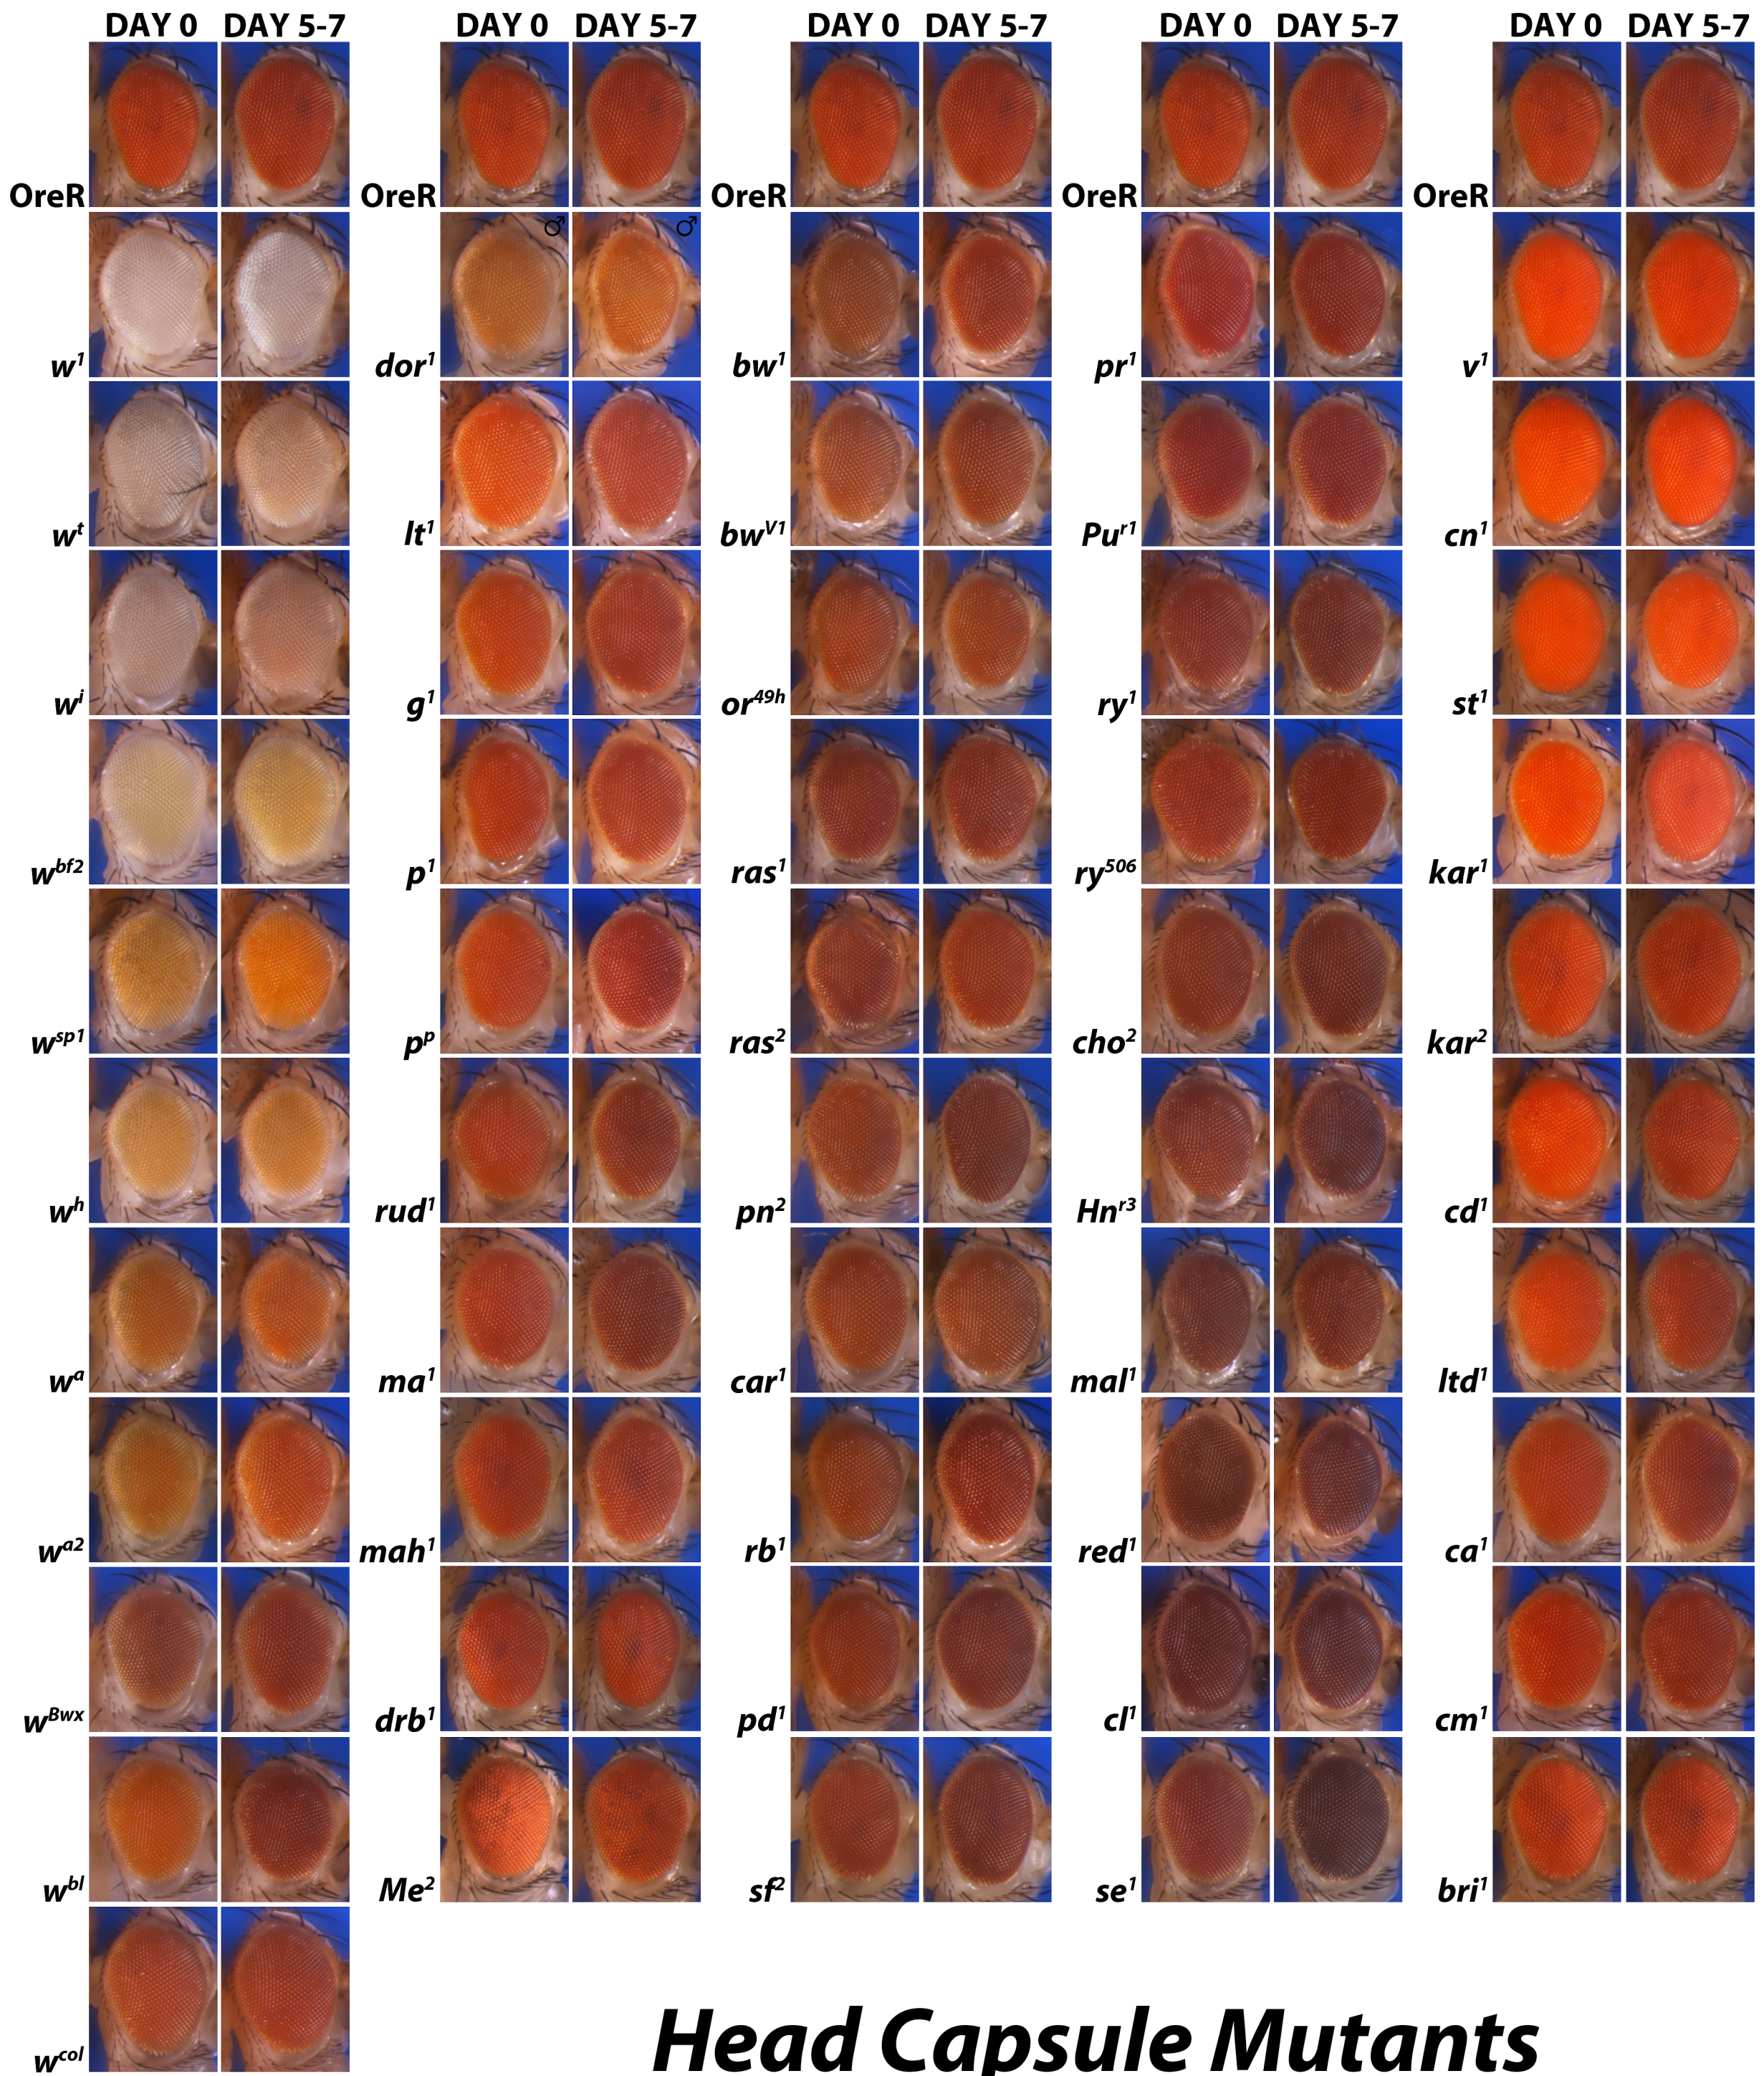

Drosophila Eye Color Mutants

Head Capsule Mutants